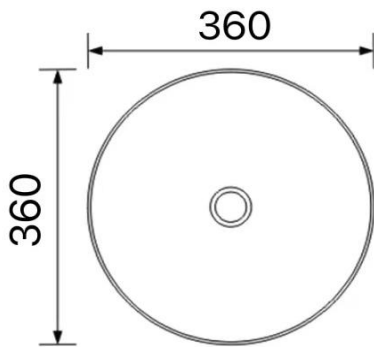

SANCERAMICA™

FLUTED

STYLE

Above counter

COLOURS

Various finished available

OVERFLOW & WASTE

without overflow

waste not included.

Top View

Side View

Note: All dimensions are in millimeters and are subject to normal manufacturing variations (-/+).

Due to continuing improvement in design and performance of the products, we reserve to vary specifications without notice.